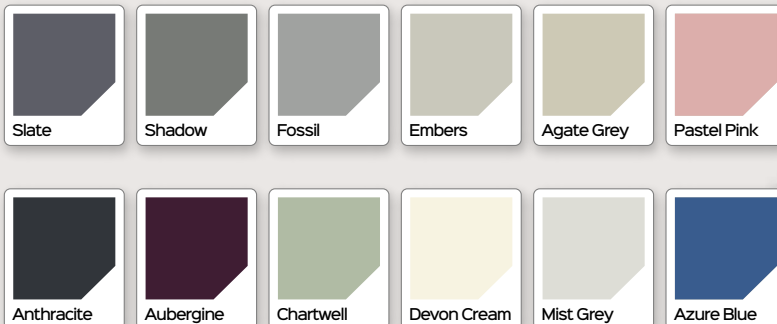

# COLOUR RANGE

## FIND YOUR PERFECT COLOUR

You can now choose any colour from the extensive RAL range to personalise your door.

### STANDARD COLOURS

Available in a range of 7 standard external colours.

### UNLIMITED COLOUR OPTIONS

Extensive sprayed RAL colour range available for Sapphire range.

White is the standard interior colour but both sides can be coloured for an extra cost.

We can colour your door frame to match your door!