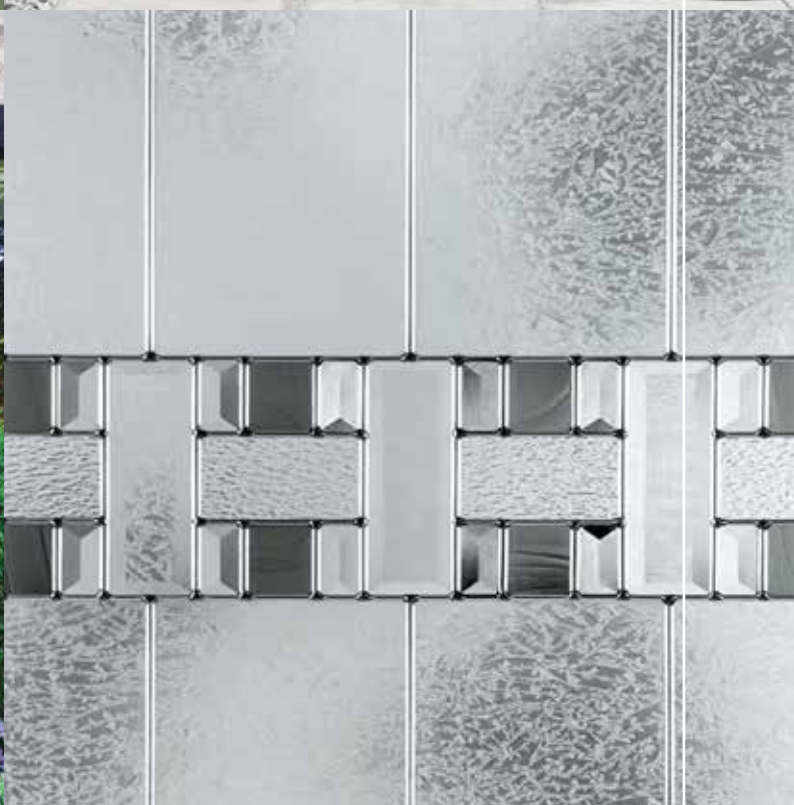

Please note that all images are provided as a guide only. Due to the nature of the various materials used in the manufacturing process, there may be slight variations in colour between the door outerframes and the door leaves. Handles, letterplates and door furniture may vary. As part of our commitment to continuous improvement, we reserve the right to modify/change the specification without prior notice.