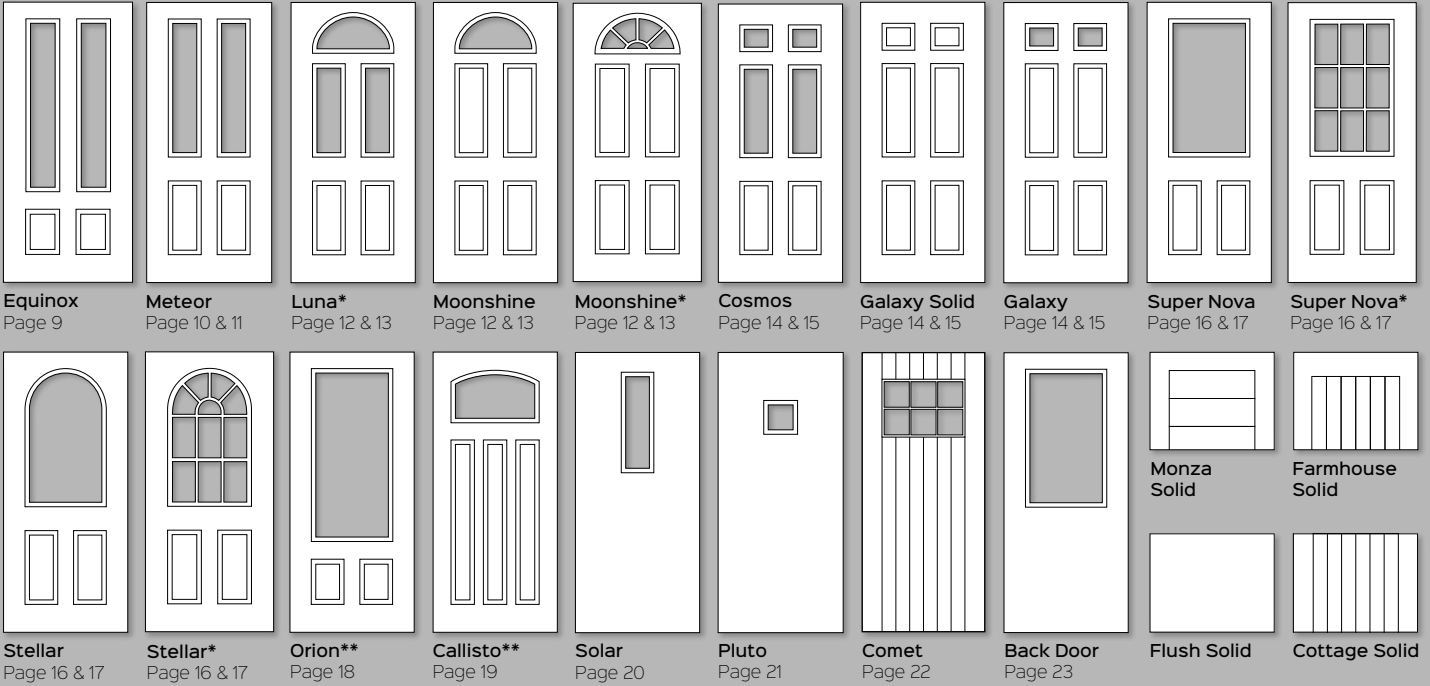

DOOR STYLES

TRADITIONAL STYLES

*Moonshine, Luna, Super Nova, and Stellar doors are available with a sunburst cassette if required.
**Orion & Callisto are not available in solid core.