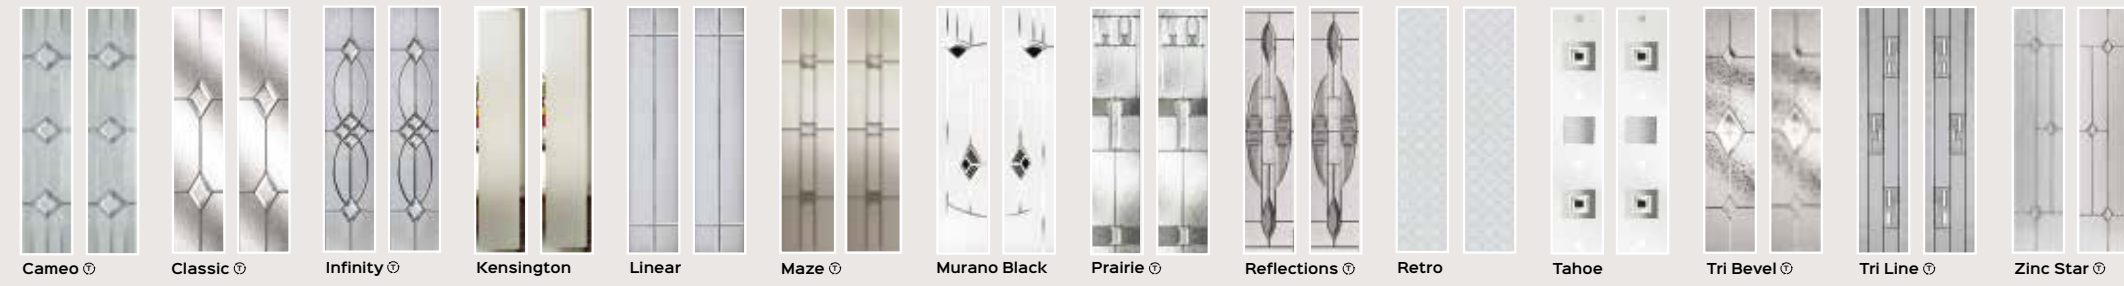

METEOR GLASS