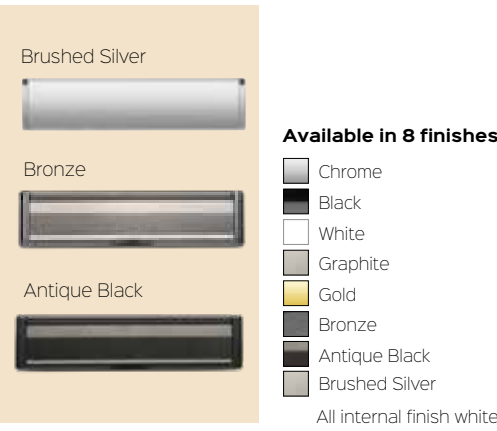

DOOR FURNITURE

LETTERPLATES