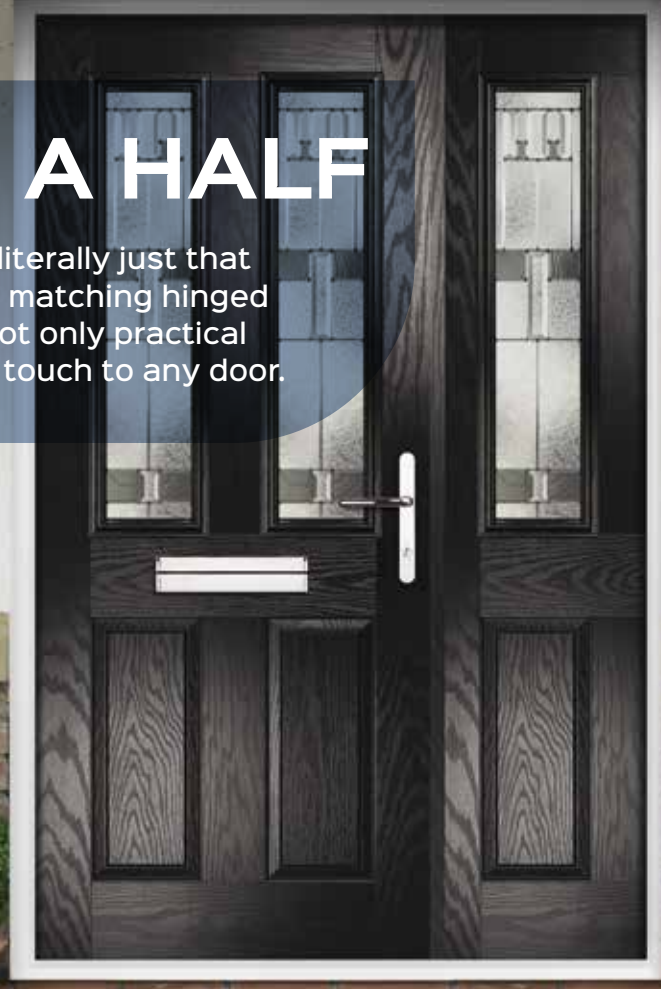

**Mercury Stable**  
Colour: Red  
Glass: Clear Internal Blind

**Mercury Stable**  
Colour: White  
Glass: Clear  
Cat Flap

# DOOR & A HALF

Our 'Door and a Half' is literally just that - a composite door plus matching hinged side panel. These are not only practical but add a super stylish touch to any door.

Door & a Half Meteor  
Colour: Black  
Glass: Prairie ☉  
Frame: White