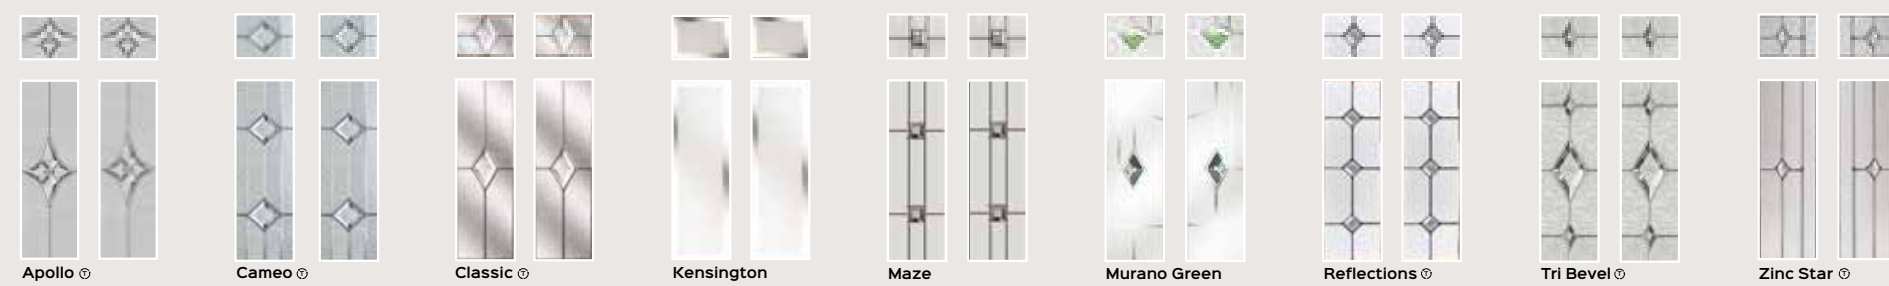

COSMOS & GALAXY GLASS