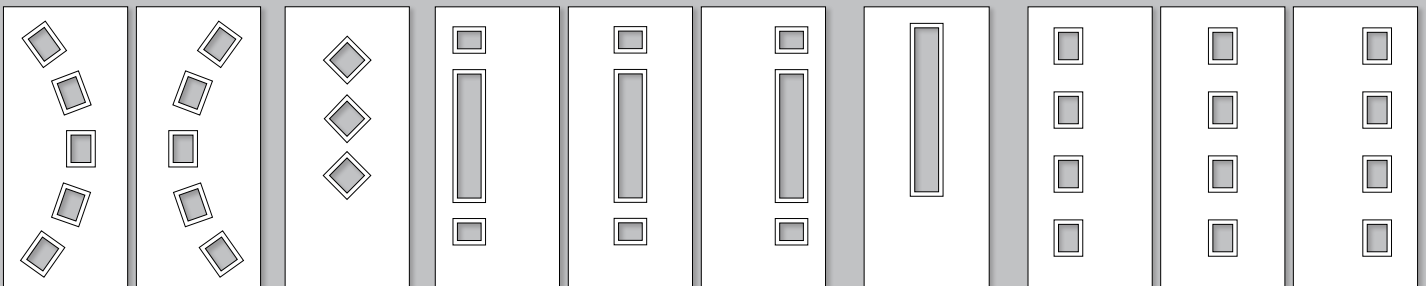

Halo (Left & right options) Page 24 & 25   **Astro** Page 26 & 27   **Neptune (Left, centre & right options)** Page 28 & 29   **Mars** Page 30 & 31   **Corvus (Left, centre & right options)** Page 32 & 33