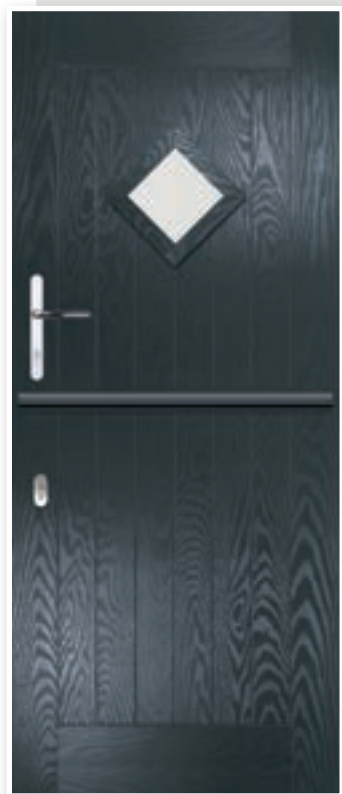

Polaris Diamond
Colour: Anthracite
Glass: Satin