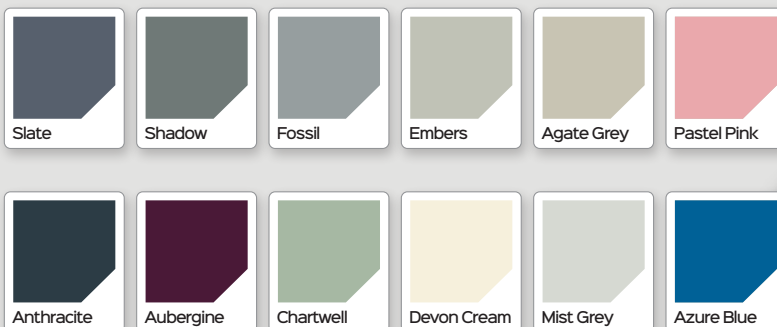

Saturn
Colour: Anthracite
Glass: Murano Black
Frame: Grey

**3 GLASS
OPTIONS &
UNLIMITED
COLOUR
CHOICES**

⊕ These designs are triple glazed and an alternative backing glass cannot be selected.

Saturn
Colour: Red
Glass: Murano Red

Lever Options

COLOUR RANGE

FIND YOUR PERFECT COLOUR

You can now choose any colour from the extensive RAL range to personalise your door.

STANDARD COLOURS

Available in a range of 7 standard external colours.

UNLIMITED COLOUR OPTIONS

Extensive sprayed RAL colour range available for Sapphire range.

White is the standard interior colour but both sides can be coloured for an extra cost.

We can colour your door frame to match your door!