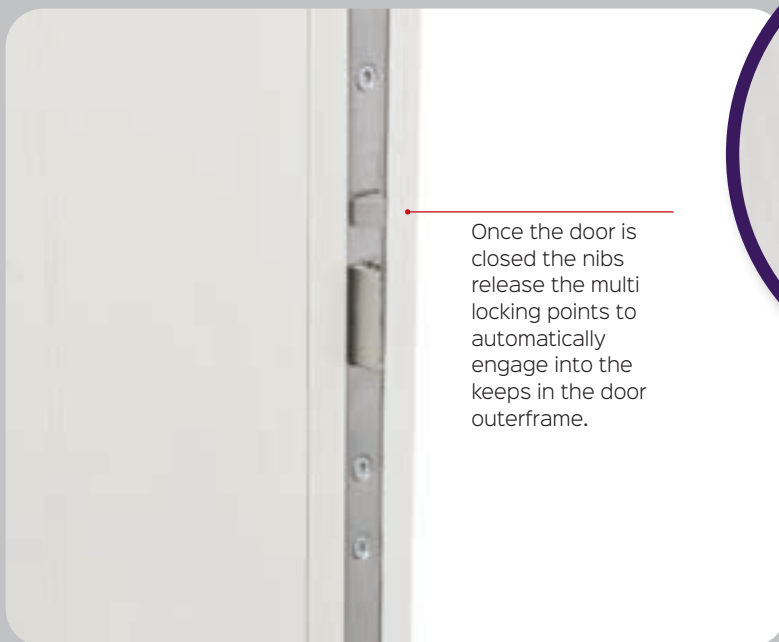

SELECT YOUR LOCK

STANDARD LOCK

Then by using the key or thumbturn it will lock the door.

By turning the thumbturn or the key the deadbolt will be engaged.

AUTO-ENGAGE LOCK

TRADITIONAL DOORS

Ovolo beaded glazing cassettes with traditional inverted moulding door leaf give the feel of a more conventional look.