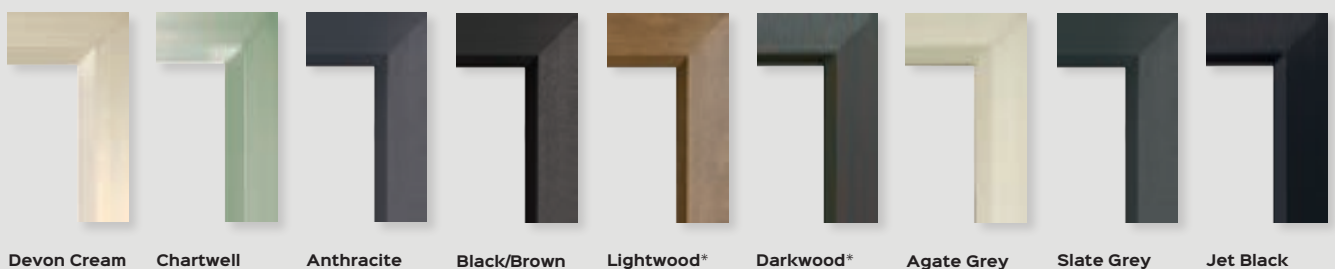

Lever Options

COLOUR RANGE

FIND YOUR PERFECT COLOUR

You can now choose any colour from the extensive RAL range to personalise your door.

STANDARD COLOURS

Available in a range of 7 standard external colours.

UNLIMITED COLOUR OPTIONS

Extensive sprayed RAL colour range available for Sapphire range.

White is the standard interior colour but both sides can be coloured for an extra cost.

We can colour your door frame to match your door!

DOOR FRAMES

DOOR FURNITURE

LETTERPLATES

STANDARD

Brushed Silver

PREMIUM

Bronze

Antique Black

Available in 4 finishes

-  Chrome
-  Black
-  White
-  Brushed Silver

Available in 6 finishes

-  Chrome
 -  Black
 -  White
 -  Graphite
 -  Gold
 -  Bronze
 -  Antique Black
- All internal finish white

HINGE OPTIONS