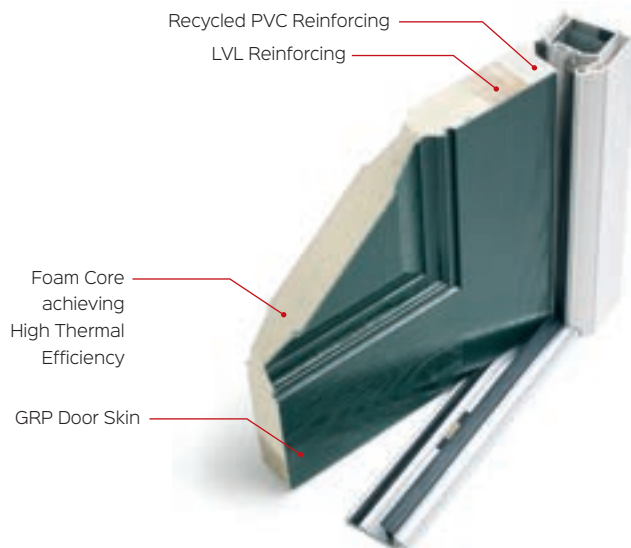

DOOR CONSTRUCTION

- All cores are manufactured with the latest technology using thick GRP (Glass Reinforced Plastic) skins.
- Doors are available in 7 standard colours and any RAL of your choice using the latest spray paint technology.
- All doors have excellent thermal efficiency with doors achieving a U-Value of 1.4 or better.
- Due to the structure and components of the door leaf, they have excellent acoustic properties.
- Tested to the latest tough standards of PAS24.
- Door leaf structure has a 25 year life expectancy.

SAPPHIRE RANGE

- Thick GRP (Glass Reinforced Plastic) skins ensure no cracking or delaminating.
- High density polyurethane core provides exceptional thermal efficiency.
- Door leaf structure has a 25 year life expectancy.
- Stability from the elements with its inner core of LVL (Laminated Veneer Lumber) encased with composite stiles and rails for protection against any water ingress.
- Composite doors are more thermally efficient than standard PVC or timber.