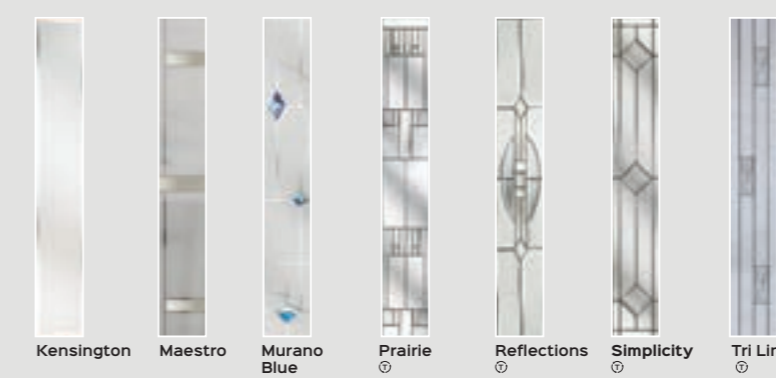

SOLAR GLASS

STELLAR GLASS

CALLISTO GLASS

HALLEY GLASS

NEPTUNE GLASS

MARS GLASS

HALO & CORVUS GLASS

STANDARD GLASS RANGE

All the glass with this symbol is available with an aluminium frame for a super sleek look.

SATURN GLASS

ASTRO, PLUTO & POLARIS GLASS

DOOR FURNITURE

HANDLES

Handles available in 7 finishes

- Chrome
- Black
- White
- Brushed Silver
- Gold
- Bronze
- Antique Black