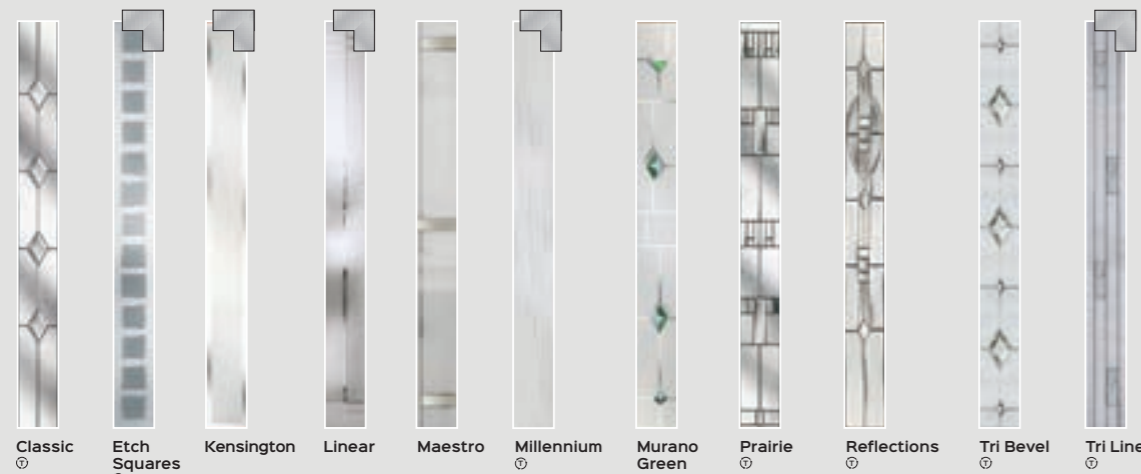

Offset Bar Handles fitted as standard, Inline & Swept Handles available on request.

Inline Round Bar Handle
Available in 600mm, 1200mm
1800mm
Black Bar only available in 1200mm

Offset Round Bar Handle
Available in 600mm, 1200mm
1800mm
Black Bar only available in 1200mm

SOLAR GLASS

STELLAR GLASS

CALLISTO GLASS

HALLEY GLASS

NEPTUNE GLASS

MARS GLASS

HALO & CORVUS GLASS

STANDARD GLASS RANGE

All the glass with this symbol is available with an aluminium frame for a super sleek look.

SATURN GLASS

ASTRO, PLUTO & POLARIS GLASS

DOOR FURNITURE

HANDLES

Handles available in 7 finishes

- Chrome
- Black
- White
- Brushed Silver
- Gold
- Bronze
- Antique Black

ESCUTCHEONS

Finger Pull / Escutcheons & Auto Engage Locks

Escutcheons available in 4 finishes

- Chrome
- Black
- Gold
- Stainless Steel

Available in Stainless Steel, Black & Chrome.

DOOR KNOB

Round Knob
Available in Stainless Steel only.