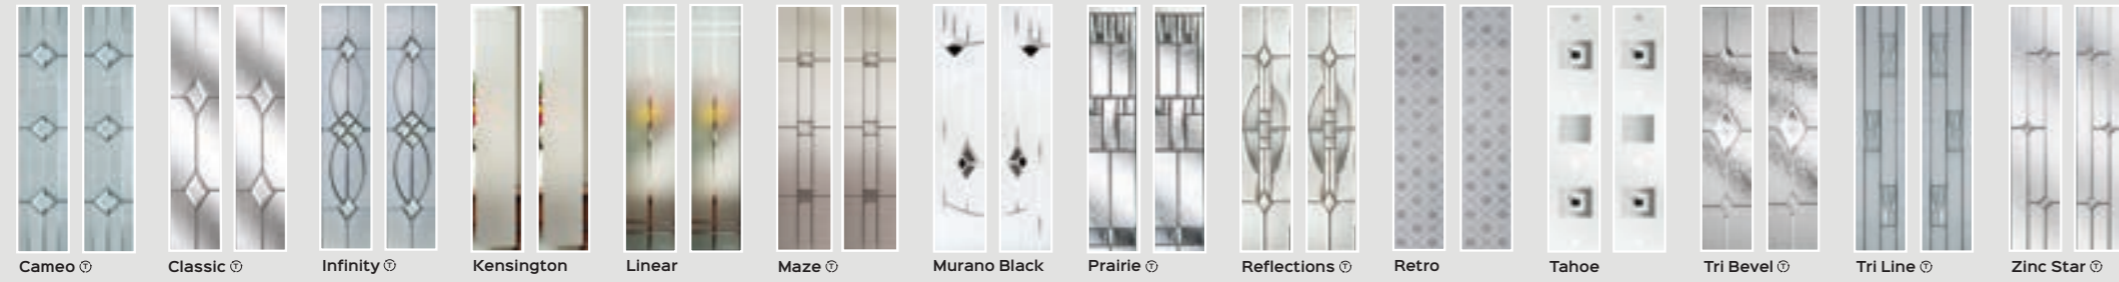

METEOR GLASS