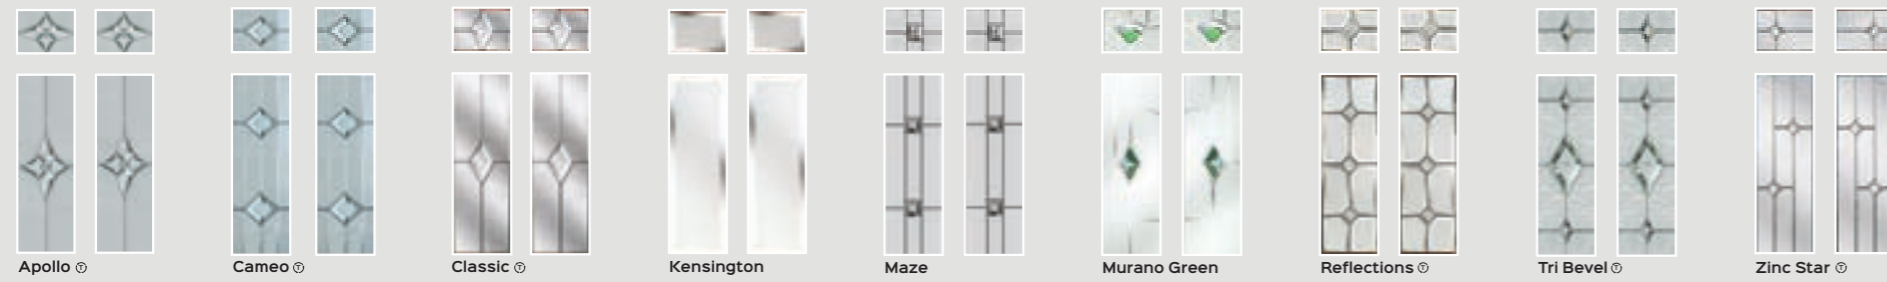

Available in 4 finishes

-  Chrome
-  Black
-  White
-  Brushed Silver

Available in 6 finishes

-  Chrome
 -  Black
 -  White
 -  Graphite
 -  Gold
 -  Bronze
 -  Antique Black
- All internal finish white

HINGE OPTIONS

Inline Rectangular Bar Handle
Available in 900mm
1500mm

Swept Handle
720mm

METEOR GLASS

LUNA & MOONSHINE GLASS

COSMOS & GALAXY GLASS

SUPER NOVA GLASS

BACK DOOR GLASS

ORION GLASS

SOLAR GLASS

STELLAR GLASS

CALLISTO GLASS

HALLEY GLASS

NEPTUNE GLASS

MARS GLASS

HALO & CORVUS GLASS

STANDARD GLASS RANGE