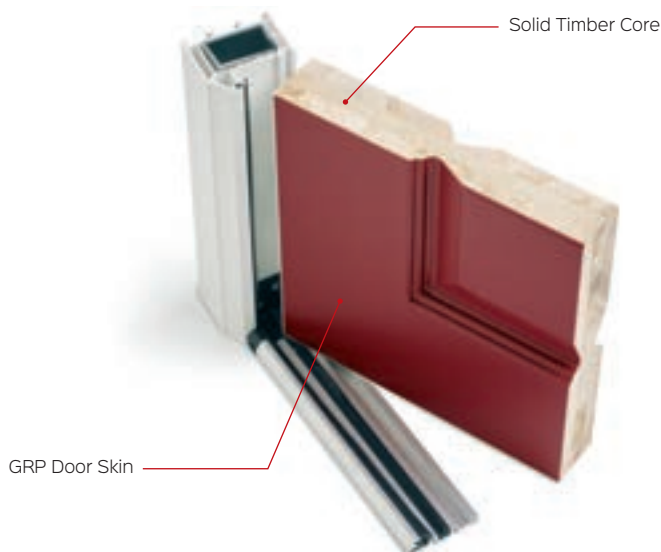

DIAMOND RANGE

- Thick GRP (Glass Reinforced Plastic) skins ensure no cracking or delaminating.
- Encased LVL (Laminated Veneer Lumber) & hardwood stiles and rails for stability and protection against water ingress.
- 3 layered inner core of cross laminated engineered hardwood, creating a stronger, heavier and more robust door.
- Created from the best of both traditional and modern materials.
- Door leaf structure has a 25 year life expectancy.