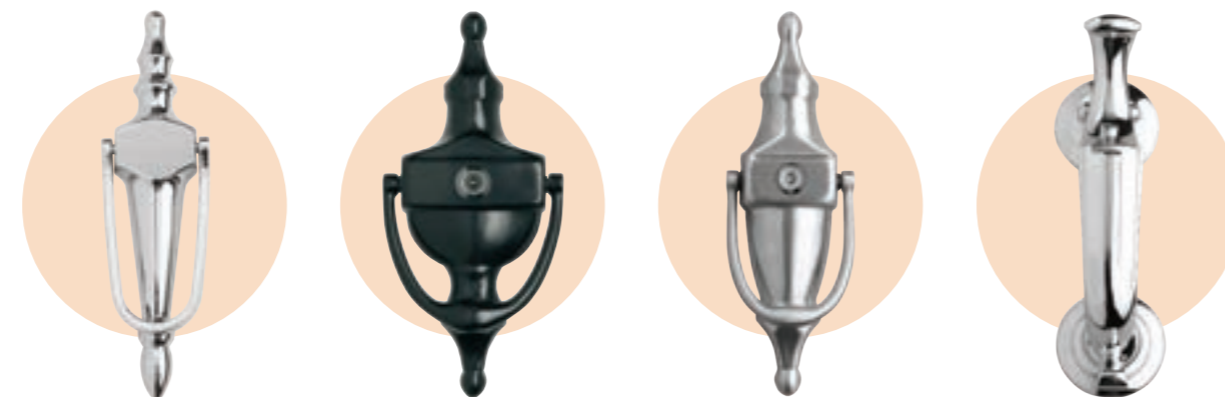

ESCUTCHEONS

Finger Pull / Escutcheons & Auto Engage Locks

Escutcheons available in 4 finishes

- Chrome
- Black
- Gold
- Stainless Steel

Available in Stainless Steel, Black & Chrome.

DOOR KNOB

Round Knob
Available in Stainless Steel only.

KNOCKERS

Slim Avocet Knocker

Black Urn Knocker
with optional spyhole.

Brushed Silver Slim Urn Knocker
with optional spyhole.

Doctors Knocker
Chrome only.

Chrome Oval Knocker
with optional spyhole.

White

Knockers available in 7 finishes