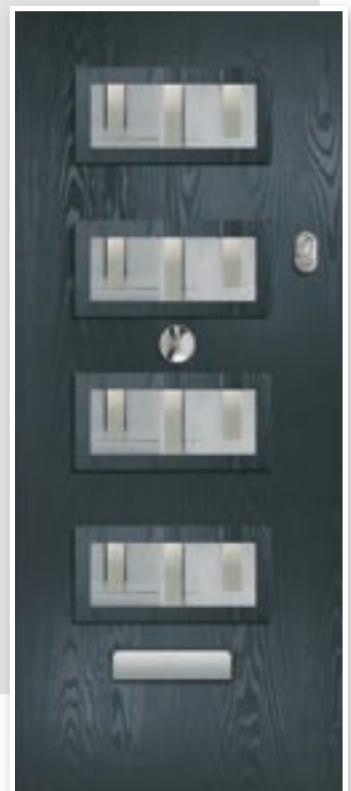

Saturn
Colour: Anthracite
Glass: Maestro