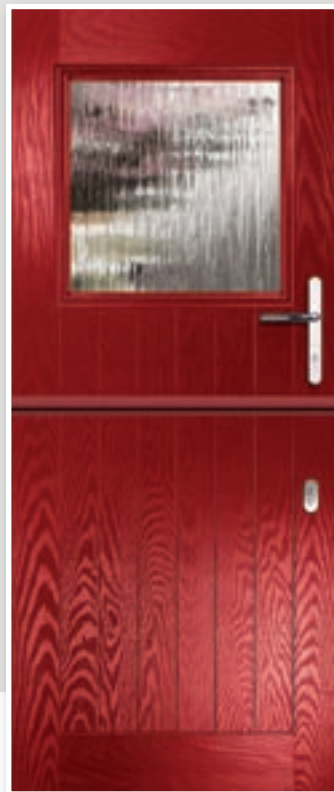

Mercury Stable
Colour: Red
Glass: Cotswold