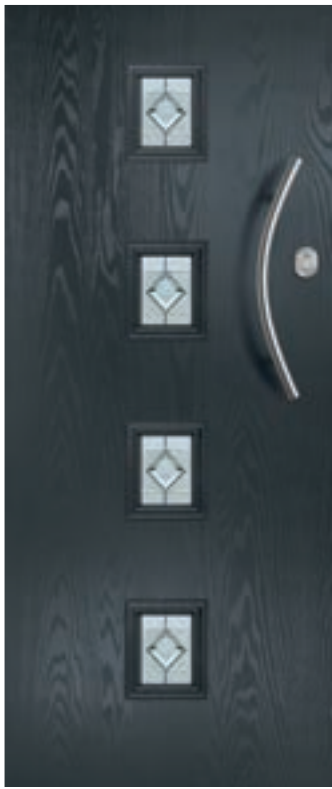

Corvus 4 Centre Flush
Colour: Slate Grey
Glass: Cameo ©