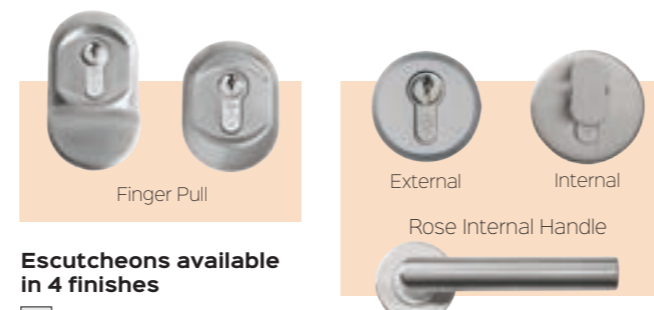

All the glass with this symbol is available with an aluminium frame for a super sleek look.

SATURN GLASS

ASTRO, PLUTO & POLARIS GLASS

DOOR FURNITURE

HANDLES

Handles available in 7 finishes

- Chrome
- Black
- White
- Brushed Silver
- Gold
- Bronze
- Antique Black

ESCUTCHEONS

Finger Pull / Escutcheons & Auto Engage Locks

Escutcheons available in 4 finishes

- Chrome
- Black
- Gold
- Stainless Steel

Available in Stainless Steel, Black & Chrome.

DOOR KNOB

Round Knob
Available in Stainless Steel only.