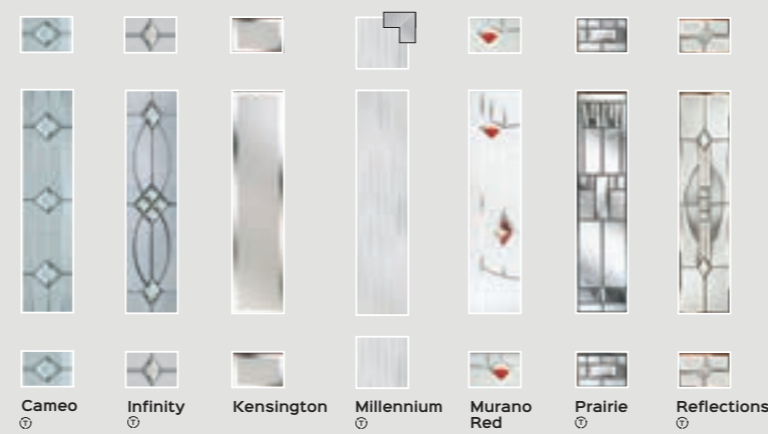

SOLAR GLASS

STELLAR GLASS

CALLISTO GLASS

HALLEY GLASS

NEPTUNE GLASS

MARS GLASS

HALO & CORVUS GLASS

STANDARD GLASS RANGE

All the glass with this symbol is available with an aluminium frame for a super sleek look.

SATURN GLASS

ASTRO, PLUTO & POLARIS GLASS

DOOR FURNITURE

HANDLES

Handles available in 7 finishes

- Chrome
- Black
- White
- Brushed Silver
- Gold
- Bronze
- Antique Black

ESCUTCHEONS

Finger Pull / Escutcheons & Auto Engage Locks

Escutcheons available in 4 finishes

- Chrome
- Black
- Gold
- Stainless Steel

Available in Stainless Steel, Black & Chrome.

DOOR KNOB

Round Knob
Available in Stainless Steel only.