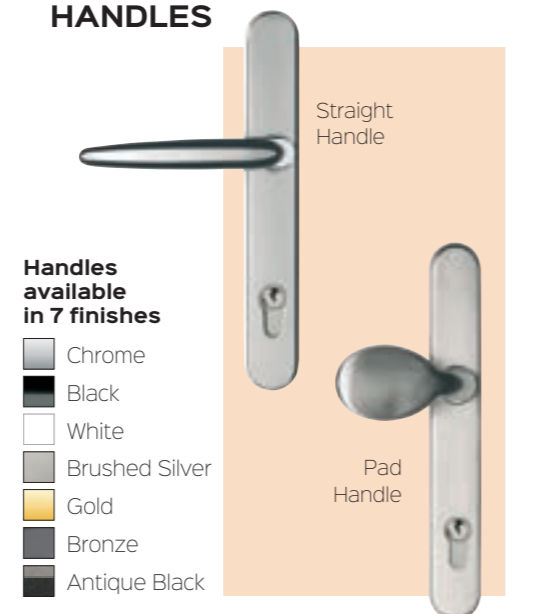

SOLAR GLASS

STELLAR GLASS

CALLISTO GLASS

HALLEY GLASS

NEPTUNE GLASS

MARS GLASS

HALO & CORVUS GLASS

STANDARD GLASS RANGE

All the glass with this symbol is available with an aluminium frame for a super sleek look.

SATURN GLASS

ASTRO, PLUTO & POLARIS GLASS

DOOR FURNITURE

HANDLES

Handles available in 7 finishes

- Chrome
- Black
- White
- Brushed Silver
- Gold
- Bronze
- Antique Black

ESCUTCHEONS

Finger Pull / Escutcheons & Auto Engage Locks

Escutcheons available in 4 finishes

- Chrome
- Black
- Gold
- Stainless Steel

Available in Stainless Steel, Black & Chrome.

DOOR KNOB

Round Knob
Available in Stainless Steel only.