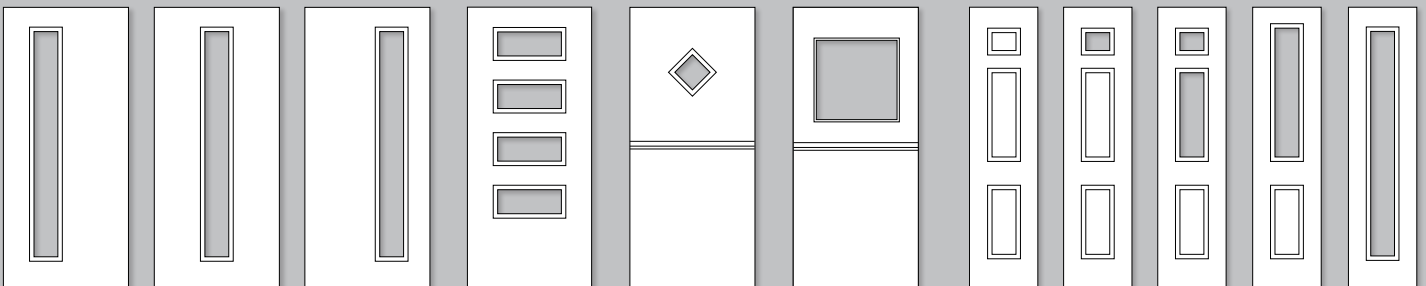

Halley (Left, centre & right options) Page 34 & 35   **Saturn** Page 36   **Polaris Stable** Page 40 & 41   **Mercury Stable** Page 40 & 41   **Side Panels*****