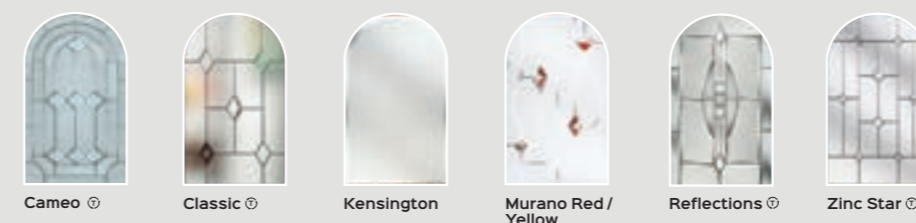

Inline Rectangular Bar Handle
Available in 900mm
1500mm

Swept Handle
720mm

METEOR GLASS

LUNA & MOONSHINE GLASS

COSMOS & GALAXY GLASS

SUPER NOVA GLASS

BACK DOOR GLASS

ORION GLASS

SOLAR GLASS

STELLAR GLASS

CALLISTO GLASS

HALLEY GLASS

NEPTUNE GLASS

MARS GLASS

HALO & CORVUS GLASS

STANDARD GLASS RANGE