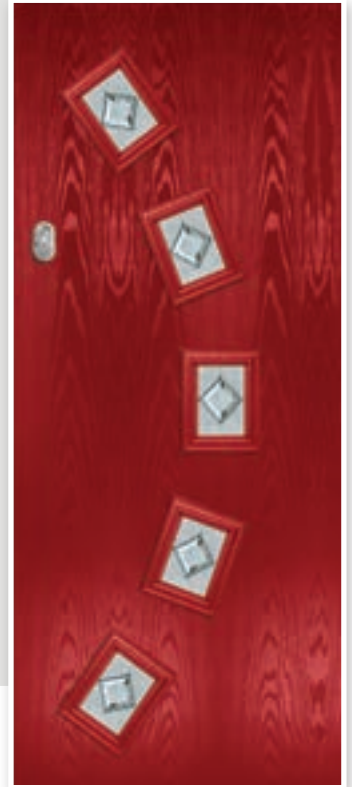

Halo
Colour: Red
Glass: Cameo Ⓢ