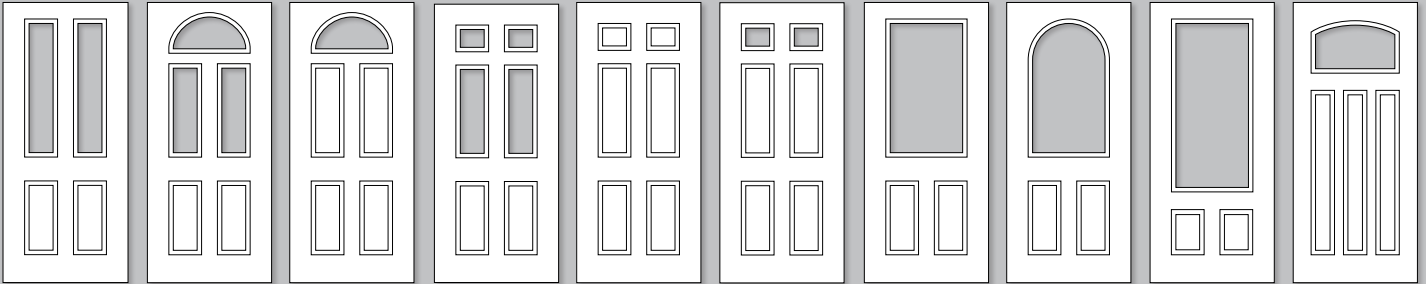

DOOR STYLES

TRADITIONAL STYLES

*Moonshine and Luna doors are available with a sunburst cassette if required.
**Orion & Callisto are not available in solid core.

Meteor Page 10 & 11   **Luna*** Page 12 & 13   **Moonshine*** Page 12 & 13   **Cosmos** Page 14 & 15   **Galaxy Solid** Page 14 & 15   **Galaxy** Page 14 & 15   **Super Nova** Page 16 & 17   **Stellar** Page 16 & 17   **Orion**** Page 18   **Callisto**** Page 19