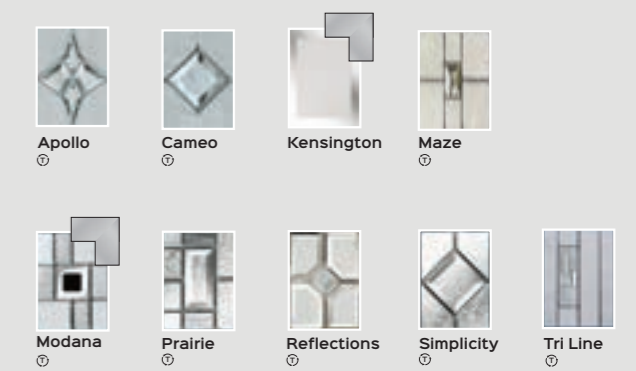

SOLAR GLASS

STELLAR GLASS

CALLISTO GLASS

HALLEY GLASS

NEPTUNE GLASS

MARS GLASS

HALO & CORVUS GLASS

STANDARD GLASS RANGE

All the glass with this symbol is available with an aluminium frame for a super sleek look.

SATURN GLASS

ASTRO, PLUTO & POLARIS GLASS

DOOR FURNITURE

HANDLES

Handles available in 7 finishes

- Chrome
- Black
- White
- Brushed Silver
- Gold
- Bronze
- Antique Black

ESCUTCHEONS

Finger Pull / Escutcheons & Auto Engage Locks

Escutcheons available in 4 finishes

- Chrome
- Black
- Gold
- Stainless Steel

Available in Stainless Steel, Black & Chrome.

DOOR KNOB

Round Knob
Available in Stainless Steel only.